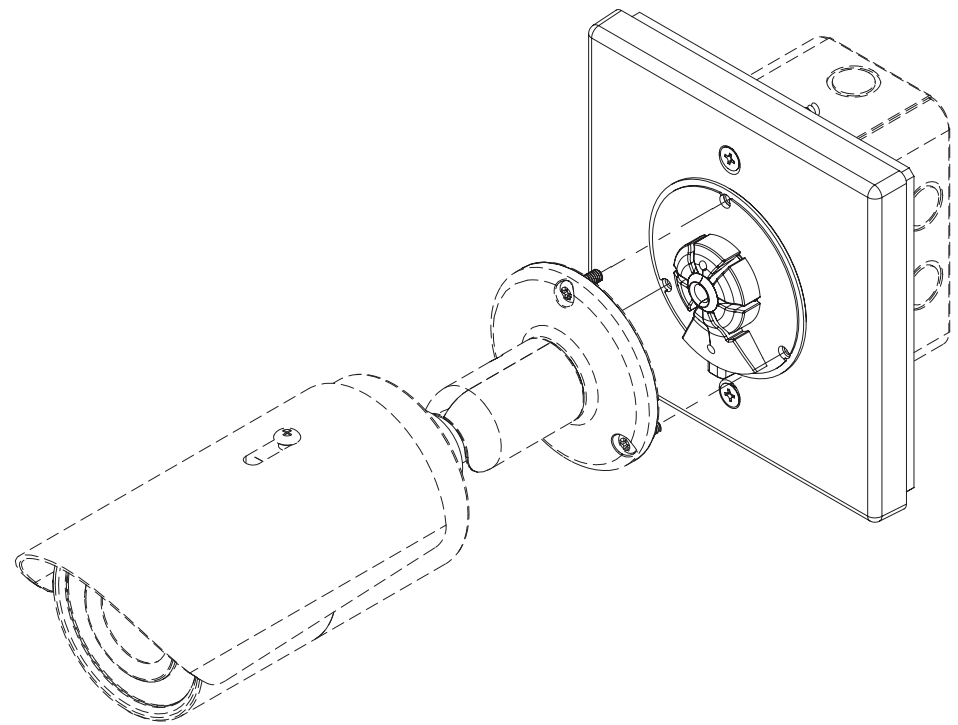

MT-BSAP-WH / MT-BSAP-BK

Bullet Camera Wall Mount

Item	Name	Quantity
1	Fixed Plate	1
2	Adapter Bracket Sponge	1
3	Cable Rubber	1
4	Flat Head Screw M4x40L	2