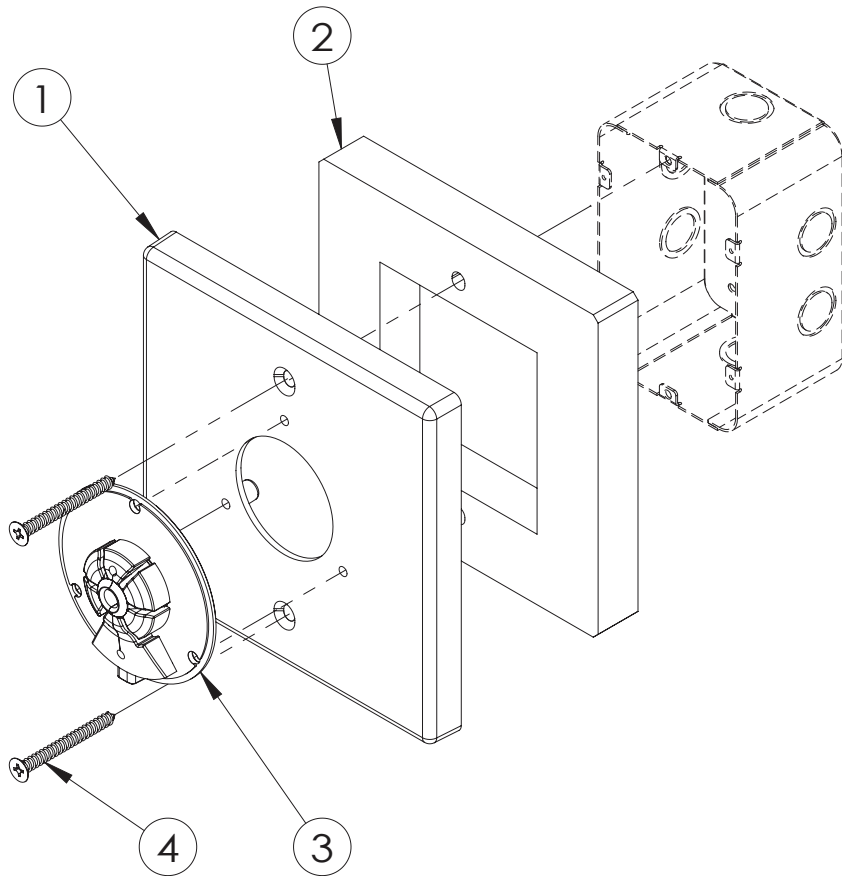

MT-BSAP-WH / MT-BSAP-BK

Bullet Camera Wall Mount

Item	Name	Quantity
1	Fixed Plate	1
2	Adapter Bracket Sponge	1
3	Cable Rubber	1
4	Flat Head Screw M4x40L	2